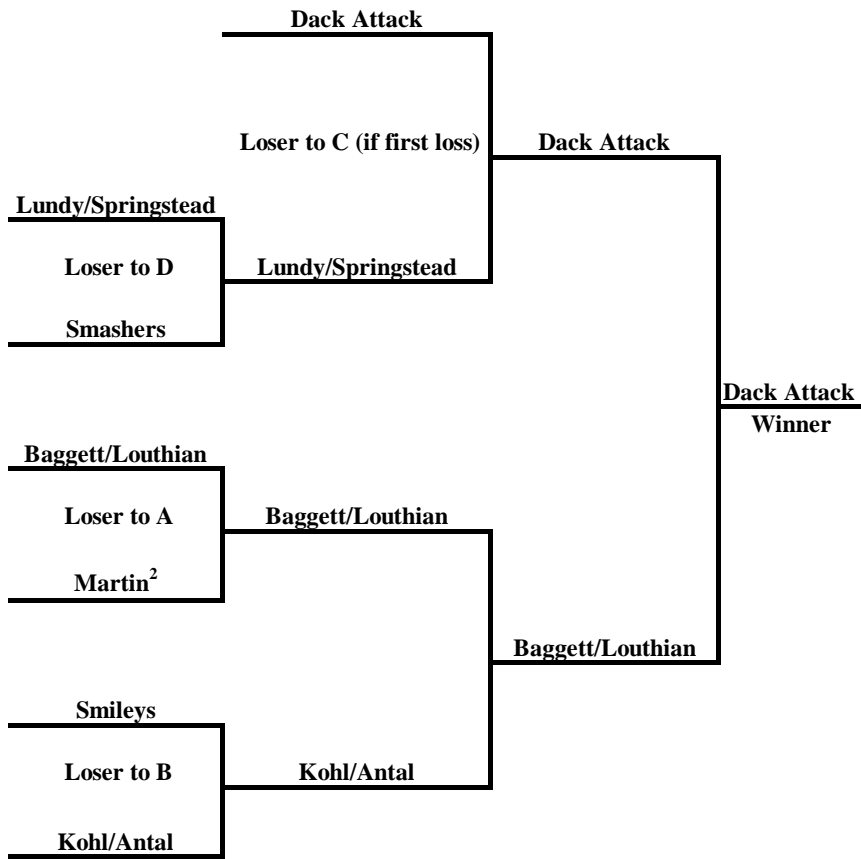

Betsy W Lewis Tennis Challenge

Open Bracket

Main Bracket

Consolation Round

11/24/2009 9:45 PM