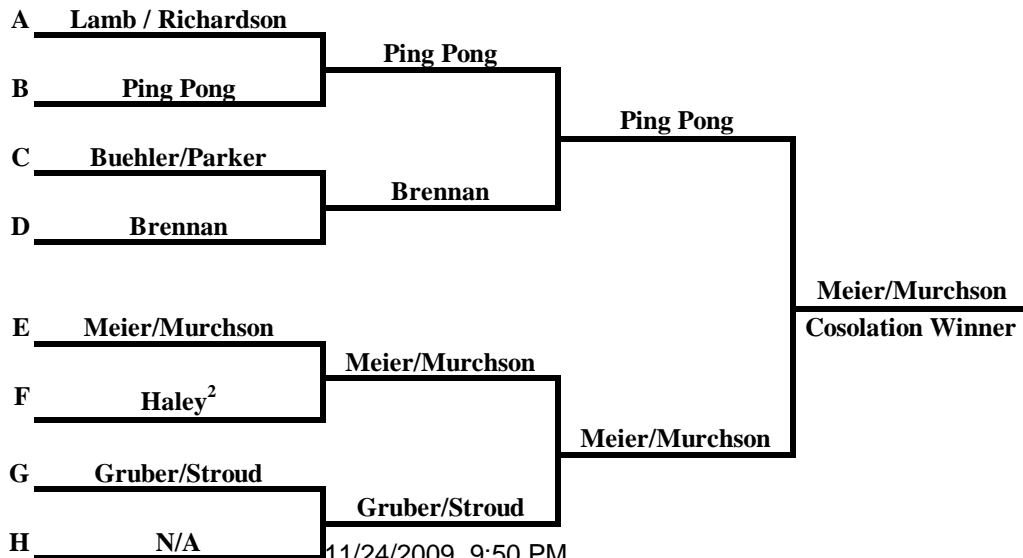

2009 Betsy W Lewis Tennis Challenge

8.0 Bracket

Winners
Bracket

Consolation
Bracket

11/24/2009 9:50 PM