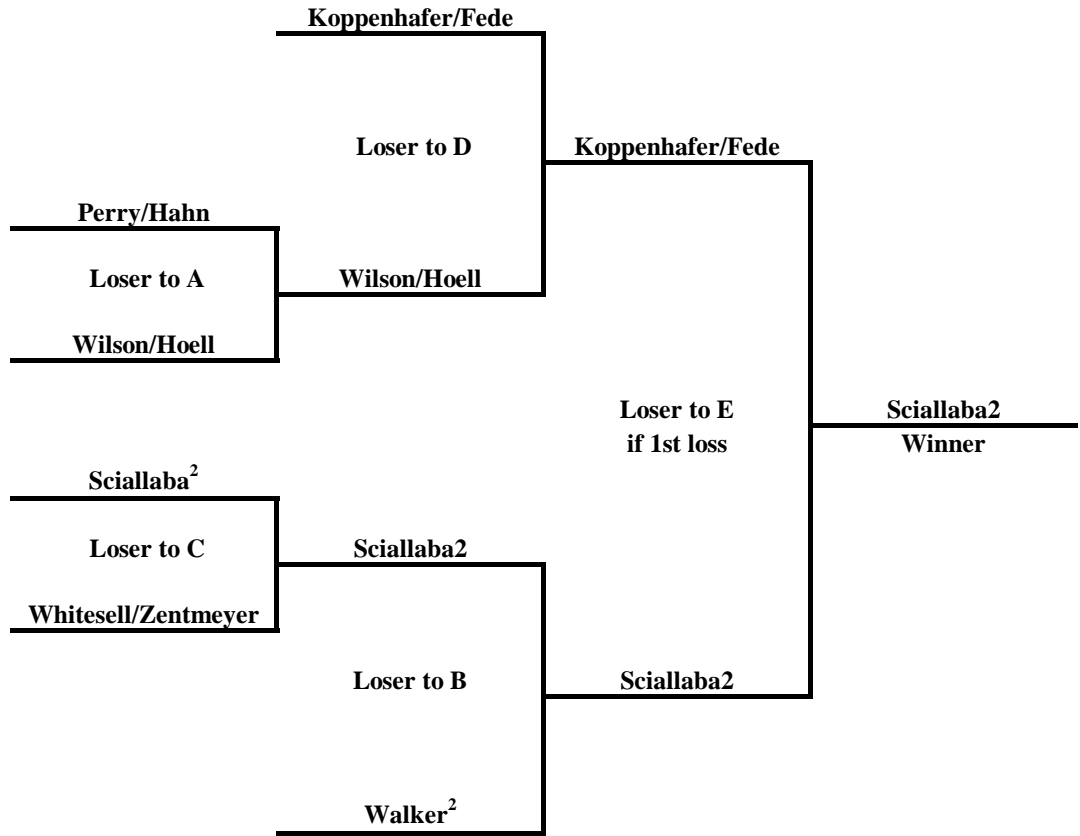

Betsy W Lewis Tennis Challenge

Main Bracket

7.5 Bracket

Consolation Bracket

11/24/2009 9:51 PM