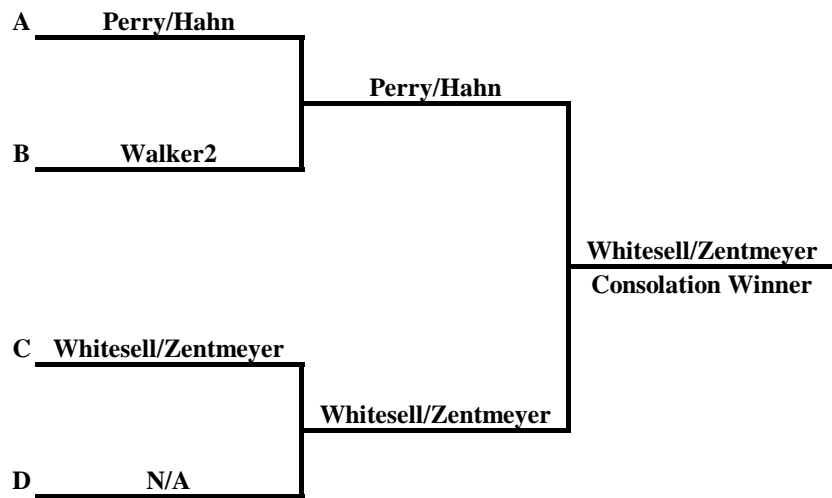

Betsy W Lewis Tennis Challenge

Main Bracket

7.5 Bracket

Consolation Bracket

11/24/2009 9:51 PM