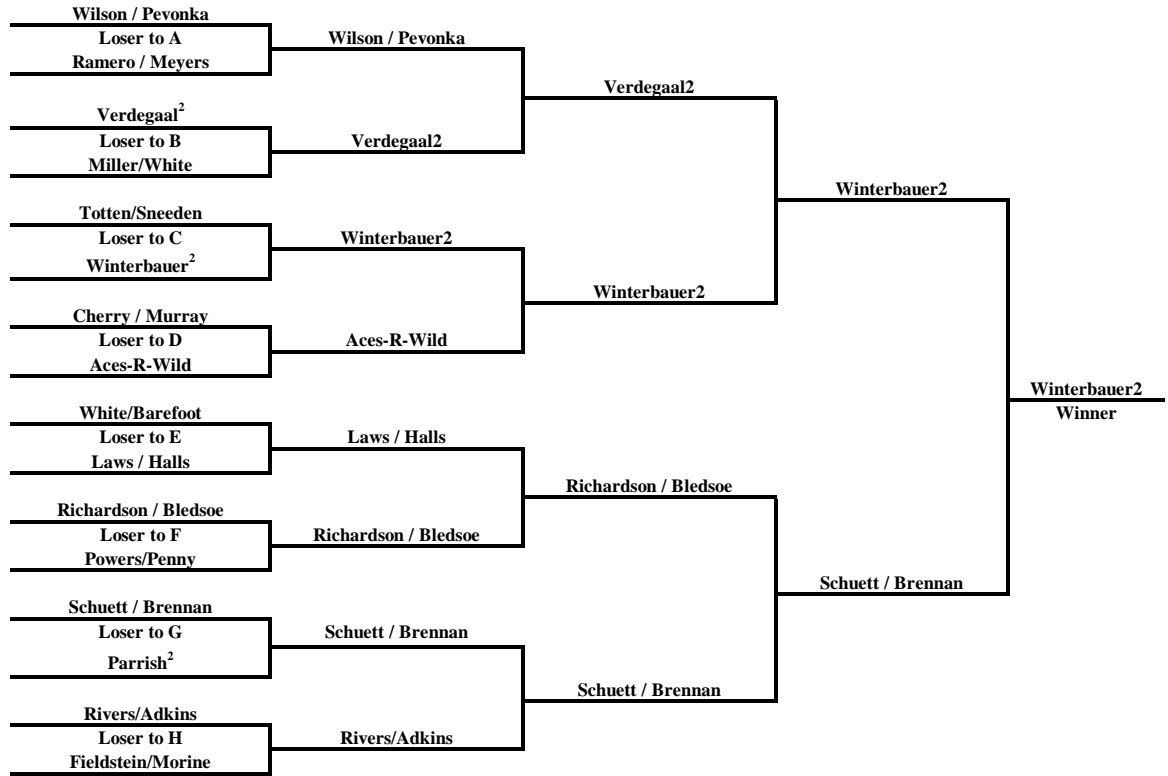

Betsy W Lewis Tennis Challenge

7.0 Bracket

Main Bracket

Consolation Bracket

I